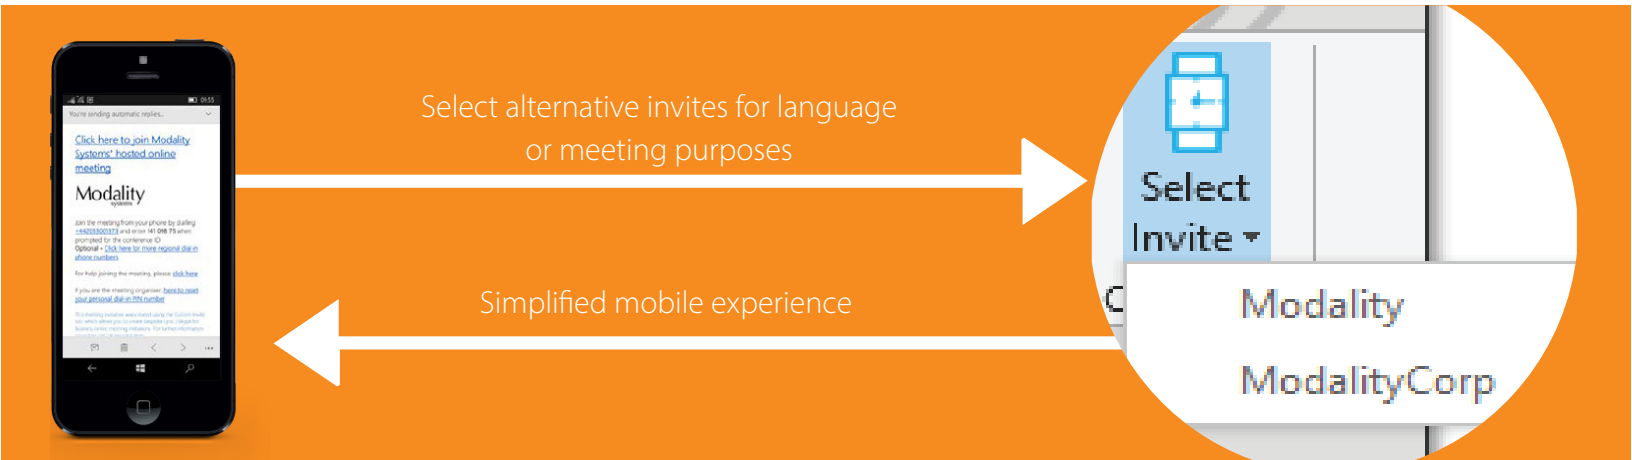

CustomInvite

CustomInvite allows you to:

- Include brand, web links and custom text in every external invitation
- Simplify the number selection and presentation of conference information, with 'one click' joining for mobile user
- Personalize with language and number preferences

About Modality Systems by PGI

At Modality Systems, we specialize in collaborations with an emphasis on Microsoft technology and offer a complete end-to-end service wrap for business communications and collaboration built around three core value pillars—Usage, Health and Future—designed to help you maximize the utilization, maintain a healthy and reliable environment and develop it to support the future goals of the organization. Visit us at modalitysystems.com to learn more about our software solutions.

About Premiere Global Services, Inc. | PGI

PGI is the world's largest dedicated provider of collaboration software and services. For more than 20 years, our broad portfolio of products has served the end-to-end collaboration needs of enterprises. Accessible anywhere, anytime and on any device, PGI's award-winning collaboration solutions drive productivity and teamwork for approximately 50,000 customers around the world. To learn more, visit us at pgi.com.

Connect With Us: Pgi.com | [f](#) /PGIFans | [t](#) @PGI | [in](#) /PGI_4863