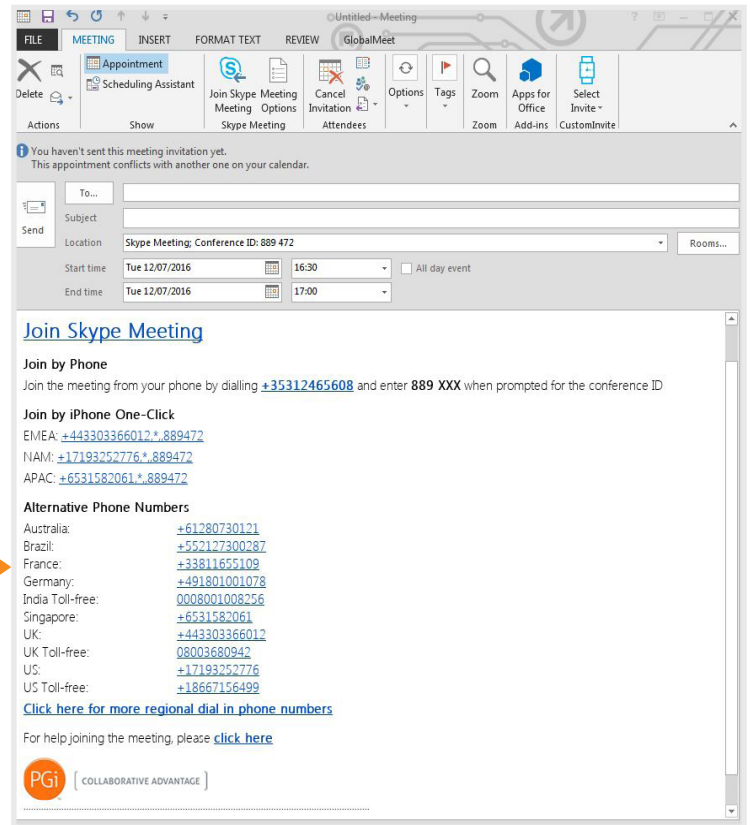

CustomInvite

CustomInvite allows you to:

- Include brand, web links and custom text in every external invitation
- Simplify the number selection and presentation of conference information, with 'one click' joining for mobile user
- Personalize with language and number preferences

About Modality Systems by PGI

At Modality Systems, we specialize in collaborations with an emphasis on Microsoft technology and offer a complete end-to-end service wrap for business communications and collaboration built around three core value pillars—Usage, Health and Future—designed to help you maximize the utilization, maintain a healthy and reliable environment and develop it to support the future goals of the organization. Visit us at modalitysystems.com to learn more about our software solutions.

About Premiere Global Services, Inc. | PGI

PGI is the world's largest dedicated provider of collaboration software and services. For more than 20 years, our broad portfolio of products has served the end-to-end collaboration needs of enterprises. Accessible anywhere, anytime and on any device, PGI's award-winning collaboration solutions drive productivity and teamwork for approximately 50,000 customers around the world. To learn more, visit us at pgi.com.

Connect With Us: Pgi.com | [f](#) /PGIFans | [t](#) @PGI | [in](#) /PGI_4863