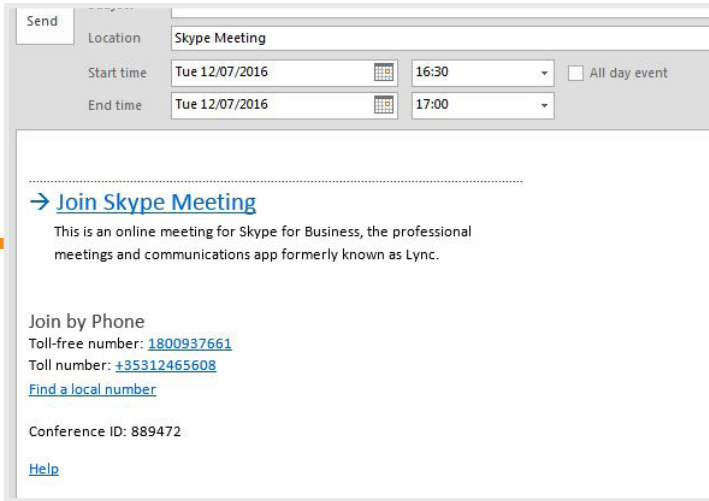

CustomInvite

CustomInvite allows you to:

- Include brand, web links and custom text in every external invitation
- Simplify the number selection and presentation of conference information, with 'one click' joining for mobile user
- Personalize with language and number preferences

About Modality Systems by PGI

At Modality Systems, we specialize in collaborations with an emphasis on Microsoft technology and offer a complete end-to-end service wrap for business communications and collaboration built around three core value pillars—Usage, Health and Future—designed to help you maximize the utilization, maintain a healthy and reliable environment and develop it to support the future goals of the organization. Visit us at modalitysystems.com to learn more about our software solutions.

About Premiere Global Services, Inc. | PGI

PGI is the world's largest dedicated provider of collaboration software and services. For more than 20 years, our broad portfolio of products has served the end-to-end collaboration needs of enterprises. Accessible anywhere, anytime and on any device, PGI's award-winning collaboration solutions drive productivity and teamwork for approximately 50,000 customers around the world. To learn more, visit us at pgi.com.

Connect With Us: Pgi.com | [f](#) /PGIFans | [t](#) @PGI | [in](#) /PGI_4863